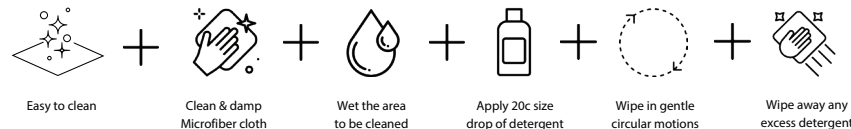

Luxury Surface Architecture

Helping Australians create the space they have always wanted since 2012.

Hard Wearing, Durable Designs

All of our surfaces are designed to be durable and suitable for a range of internal and external applications such as kitchens, bathrooms splashbacks and covered alfresco dining areas for you peace of mind.

Easy Clean Surfaces

Vasari Porcelain designs are made for easy cleaning with nothing more than warm soapy water and a simple microfiber cloth. For those more stubborn marks, try our dedicated cleaning solutions.

Thousands of Happy Homes

Stone Ambassador products have found their way into tens of thousands of homes across Australia, and we invite you to be the next success story. Our friendly staff are experts in all things surfaces and can't wait to help bring your project dreams to life.

Three designer finishes

Thickness: 12mm

Soft

Smooth under the hand and soft to the touch, the ultimate in luxury finishes.

Natural

Rugged, raw and imitating mother earth. Feel the unique finish of Vasari natural.

Matte

Creating a statement has never been easier. Vasari matte finish is sure to impress.

The Vasari Porcelain Collection

Beautiful and sustainable surfaces for any space you can imagine

Category 1

Omega White (S) Tundra (M)
Karabela (M) Super White (S)
Haze (M) Savoy Grey (M)
Haze Ivory (M) Bulgari Grey (M)
Etereo (M) Tempest Grey (N)
Raku (M) Hermes Grey (N)
Ceppo Di Gre (M)

Category 2

Travertino Ivory (N) Sub Zero (S)
Travertino (N) Morocca (S)
Cascata (M) Creme Brulee (S)
Savoy Ivory (M) Elixir (S)
Amedeo (N) Ombre (S)
Statuario (S) Venato (S)
Grande Arte (S) Taj Mahal (S)
Arabesk (S) Bianco Carrara (S)
Valentina Gold (M) Essence (M)

Category 3

Halfeti Black (N)

Popular Edge Profile Styles