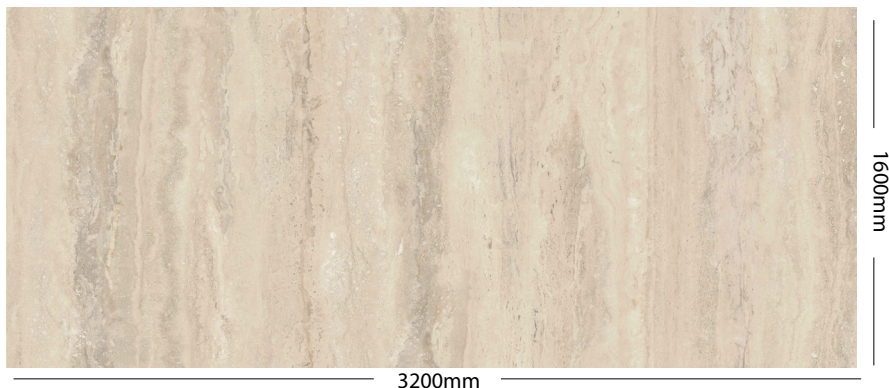

Category 3

Halfeti Black (N)

Popular Edge Profile Styles

Ask our helpful team about your ideal edge profile type

Vasari Porcelain Slab Sizing

Jumbo slab sizing to maximise your material usage

JUMBO SLABS

For more information, refer to the Stone Ambassador website - www.stoneambassador.com.au