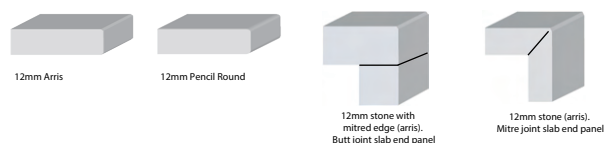

Category 3

Halfeti Black (N)

Popular Edge Profile Styles

Ask our helpful team about your ideal edge profile type

Vasari Porcelain Slab Sizing

Jumbo slab sizing to maximise your material usage

JUMBO SLABS

For more information, refer to the Stone Ambassador website - www.stoneambassador.com.au