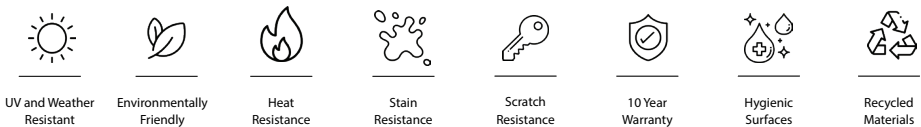

Statuario **BM | S**

Arabesk **BM | S**

Halfeti Black

Natural

Luxury Surface Architecture

Helping Australians create the space they have always wanted since 2012.

Hard Wearing, Durable Designs

All of our surfaces are designed to be durable and suitable for a range of internal and external applications such as kitchens, bathrooms splashbacks and covered alfresco dining areas for you peace of mind.