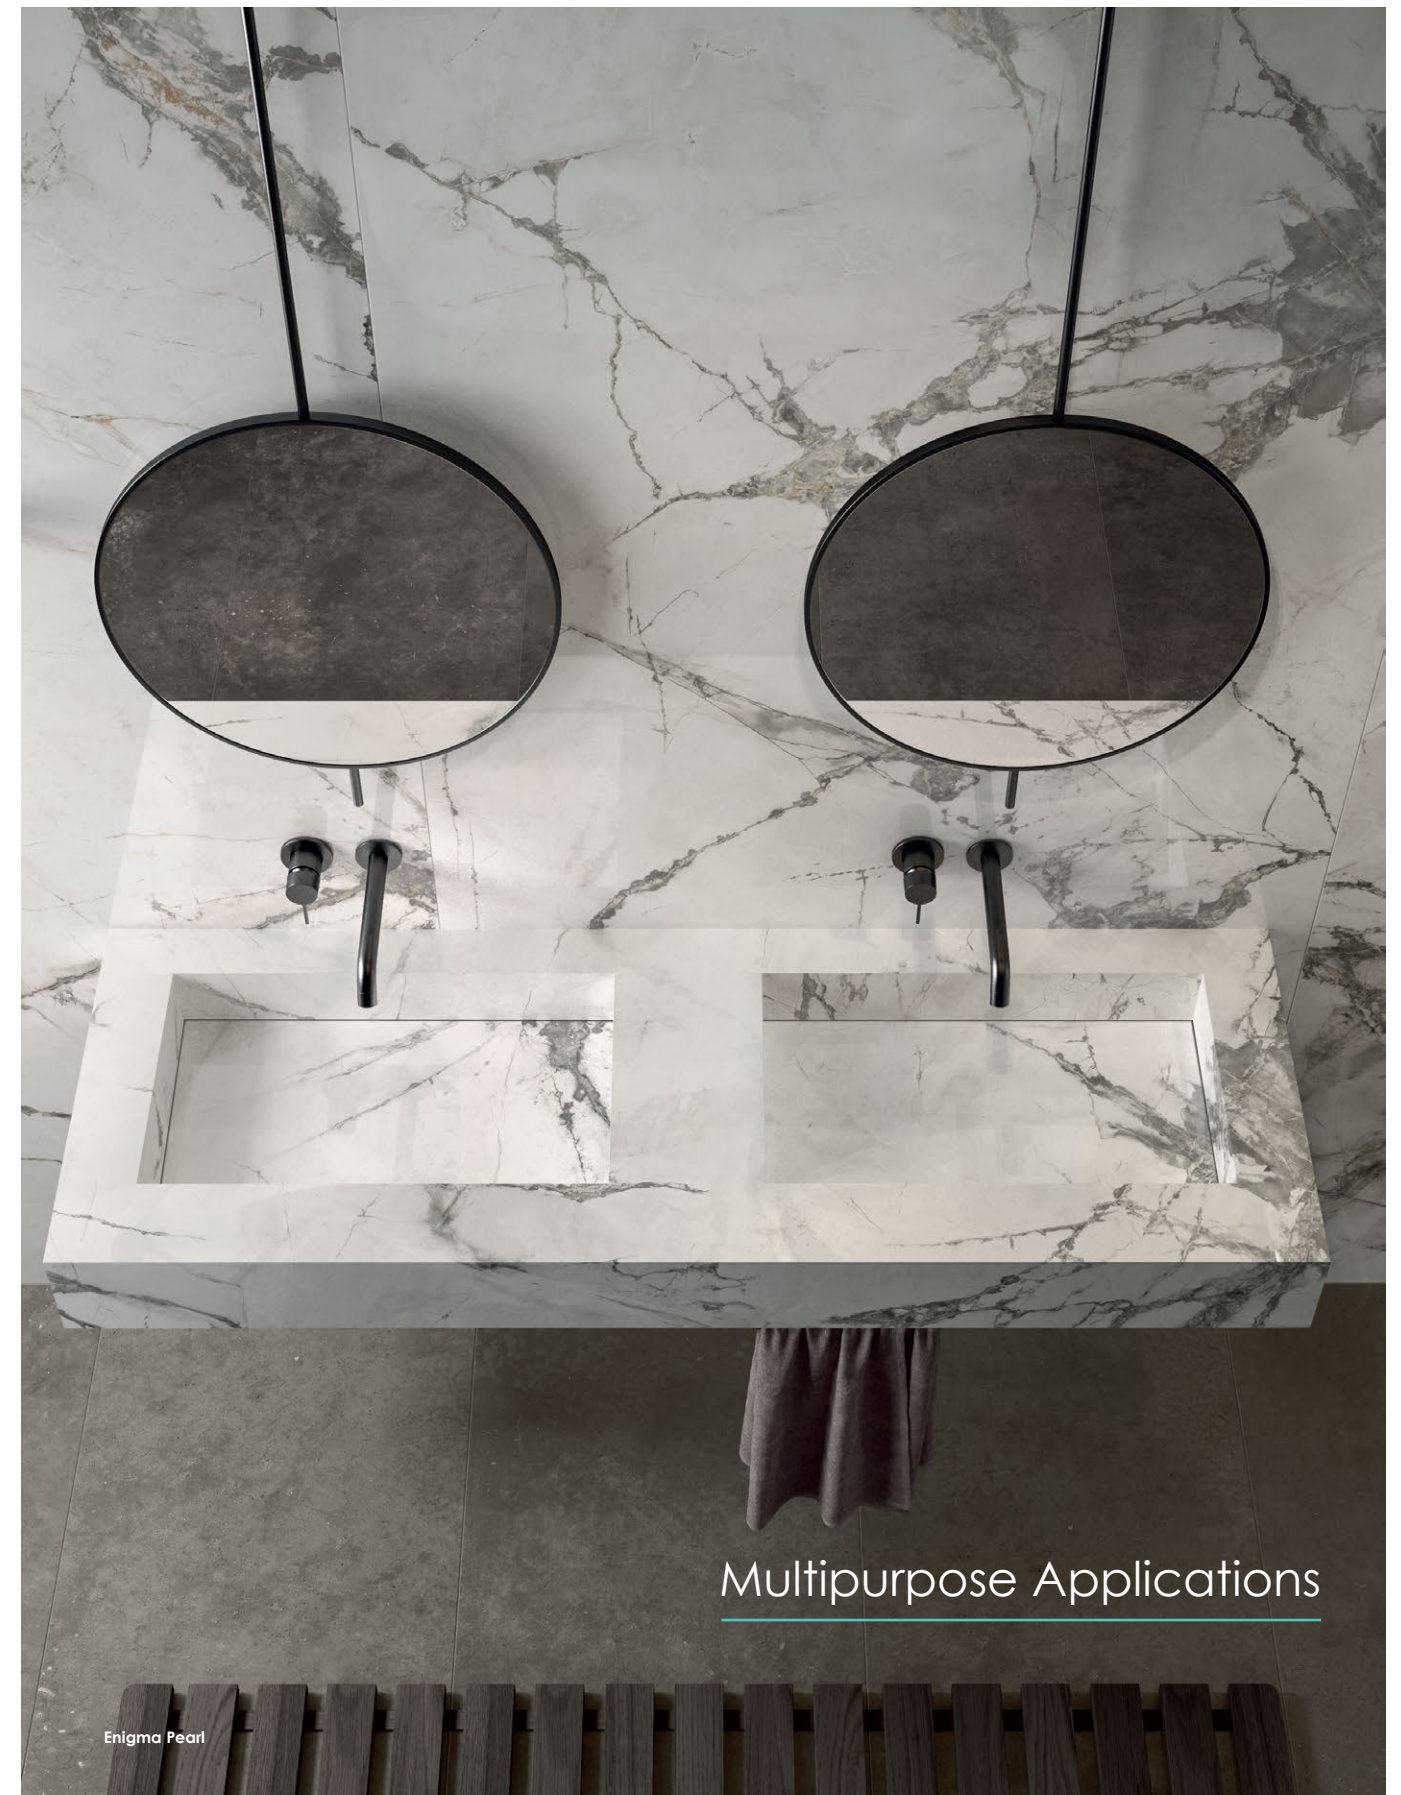

Multipurpose Applications

Enigma Pearl