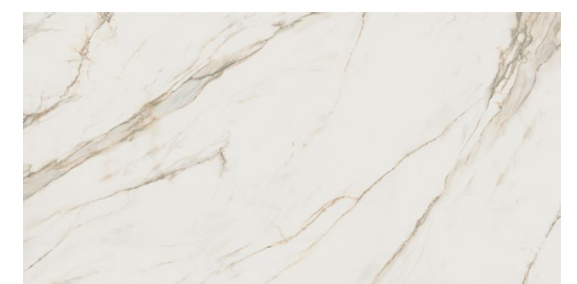

Aurora Gold P M B