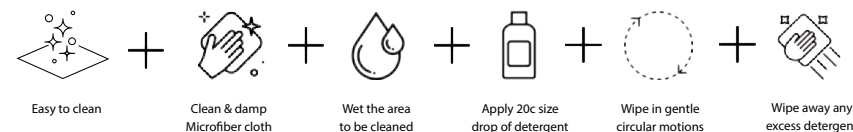

Luxury Surface Architecture

Helping Australians create the space they have always wanted since 2012.

Hard Wearing, Durable Designs

All of our surfaces are designed to be durable and suitable for a range of internal and external applications such as kitchens, bathrooms splashbacks and covered alfresco dining areas for you peace of mind.

Easy Clean Surfaces

Vasari Porcelain designs are made for easy cleaning with nothing more than warm soapy water and a simple microfiber cloth. For those more stubborn marks, try our dedicated cleaning solutions.

Thousands of Happy Homes

Stone Ambassador products have found their way into tens of thousands of homes across Australia, and we invite you to be the next success story. Our friendly staff are experts in all things surfaces and can't wait to help bring your project dreams to life.

Three designer finishes

Thickness: 12mm

Soft

Smooth under the hand and soft to the touch, the ultimate in luxury finishes.

Natural

Rugged, raw and imitating mother earth. Feel the unique finish of Vasari natural.

Matte

Creating a statement has never been easier. Vasari matte finish is sure to impress.

The Vasari Porcelain Collection

Beautiful and sustainable surfaces for any space you can imagine

Category 1

Omega White (S)
Karabela (M)
Haze (M)
Haze Ivory (M)
Etereo (M)
Raku (M)
Ceppo Di Gre (M)

Category 2

Travertino Ivory (N)   Hermes Grey (N)
Travertino (N)   Tempest Grey (N)
Cascata (M)   Sub Zero (S)
Savoy Ivory (M)   Morocca (S)
Savoy Grey (M)   Creme Brulee (S)
Bulgari Grey (M)   Super White (S)
Tundra (M)   Elixir (S)
Amedeo (N)   Ombre (S)

Category 3

Halfeti Black (N)
Venato (S)
Taj Mahal (S)
Bianco Carrara (S)
Essence (M)
Valentina Gold (M)
Statuario (S)
Grande Arte (S)
Arabesk (S)

10 Year Peace of Mind Warranty