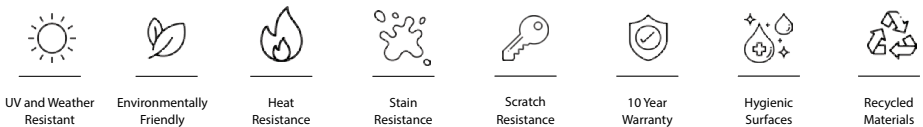

Statuario **BM | S**

Arabesk **BM | S**

Halfeti Black

Luxury Surface Architecture

Helping Australians create the space they have always wanted since 2012.

Hard Wearing, Durable Designs

All of our surfaces are designed to be durable and suitable for a range of internal and external applications such as kitchens, bathrooms splashbacks and covered alfresco dining areas for you peace of mind.