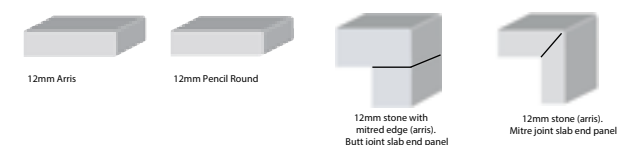

Popular Edge Profile Styles

Ask our helpful team about your ideal edge profile type

Vasari Porcelain Slab Sizing

Jumbo slab sizing to maximise your material usage

For more information, refer to the Stone Ambassador website - www.stoneambassador.com.au