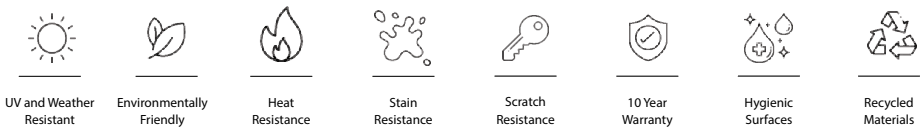

Statuario **BM | S**

Arabesk **BM | S**

Halfeti Black

Luxury Surface Architecture

Helping Australians create the space they have always wanted since 2012.

Hard Wearing, Durable Designs

All of our surfaces are designed to be durable and suitable for a range of internal and external applications such as kitchens, bathrooms splashbacks and covered alfresco dining areas for you peace of mind.