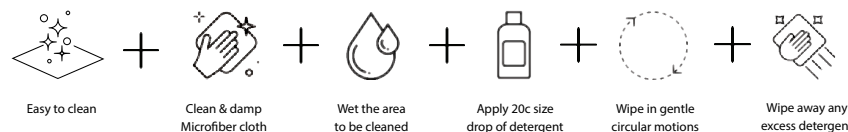

Luxury Surface Architecture

Helping Australians create the space they have always wanted since 2012.

Hard Wearing, Durable Designs

All of our surfaces are designed to be durable and suitable for a range of internal and external applications such as kitchens, bathrooms splashbacks and covered alfresco dining areas for you peace of mind.

Easy Clean Surfaces

Vasari Porcelain designs are made for easy cleaning with nothing more than warm soapy water and a simple microfiber cloth. For those more stubborn marks, try our dedicated cleaning solutions.

Thousands of Happy Homes

Stone Ambassador products have found their way into tens of thousands of homes across Australia, and we invite you to be the next success story. Our friendly staff are experts in all things surfaces and can't wait to help bring your project dreams to life.

Three designer finishes

Thickness: 12mm

Soft

Smooth under the hand and soft to the touch, the ultimate in luxury finishes.

Natural

Rugged, raw and imitating mother earth. Feel the unique finish of Vasari natural.

Matte

Creating a statement has never been easier. Vasari matte finish is sure to impress.

The Vasari Porcelain Collection

Beautiful and sustainable surfaces for any space you can imagine

Category 1

Omega White (S)
Karabela (M)
Haze (M)
Haze Ivory (M)
Etereo (M)
Raku (M)
Ceppo Di Gre (M)

Category 2

Travertino Ivory (N)   Hermes Grey (N)
Travertino (N)   Tempest Grey (N)
Cascata (M)   Sub Zero (S)
Savoy Ivory (M)   Morocca (S)
Savoy Grey (M)   Creme Brulee (S)
Bulgari Grey (M)   Super White (S)
Tundra (M)   Elixir (S)
Amedeo (N)   Ombre (S)

Category 3

Halfeti Black (N)
Venato (S)
Taj Mahal (S)
Bianco Carrara (S)
Essence (M)
Valentina Gold (M)
Statuario (S)
Grande Arte (S)
Arabesk (S)

Popular Edge Profile Styles