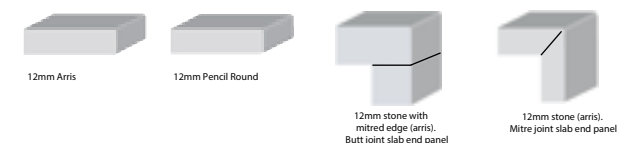

Category 3

Halfeti Black (N)
Venato (S)
Taj Mahal (S)
Bianco Carrara (S)
Essence (M)
Valentina Gold (M)
Statuario (S)
Grande Arte (S)
Arabesk (S)

Popular Edge Profile Styles

Ask our helpful team about your ideal edge profile type